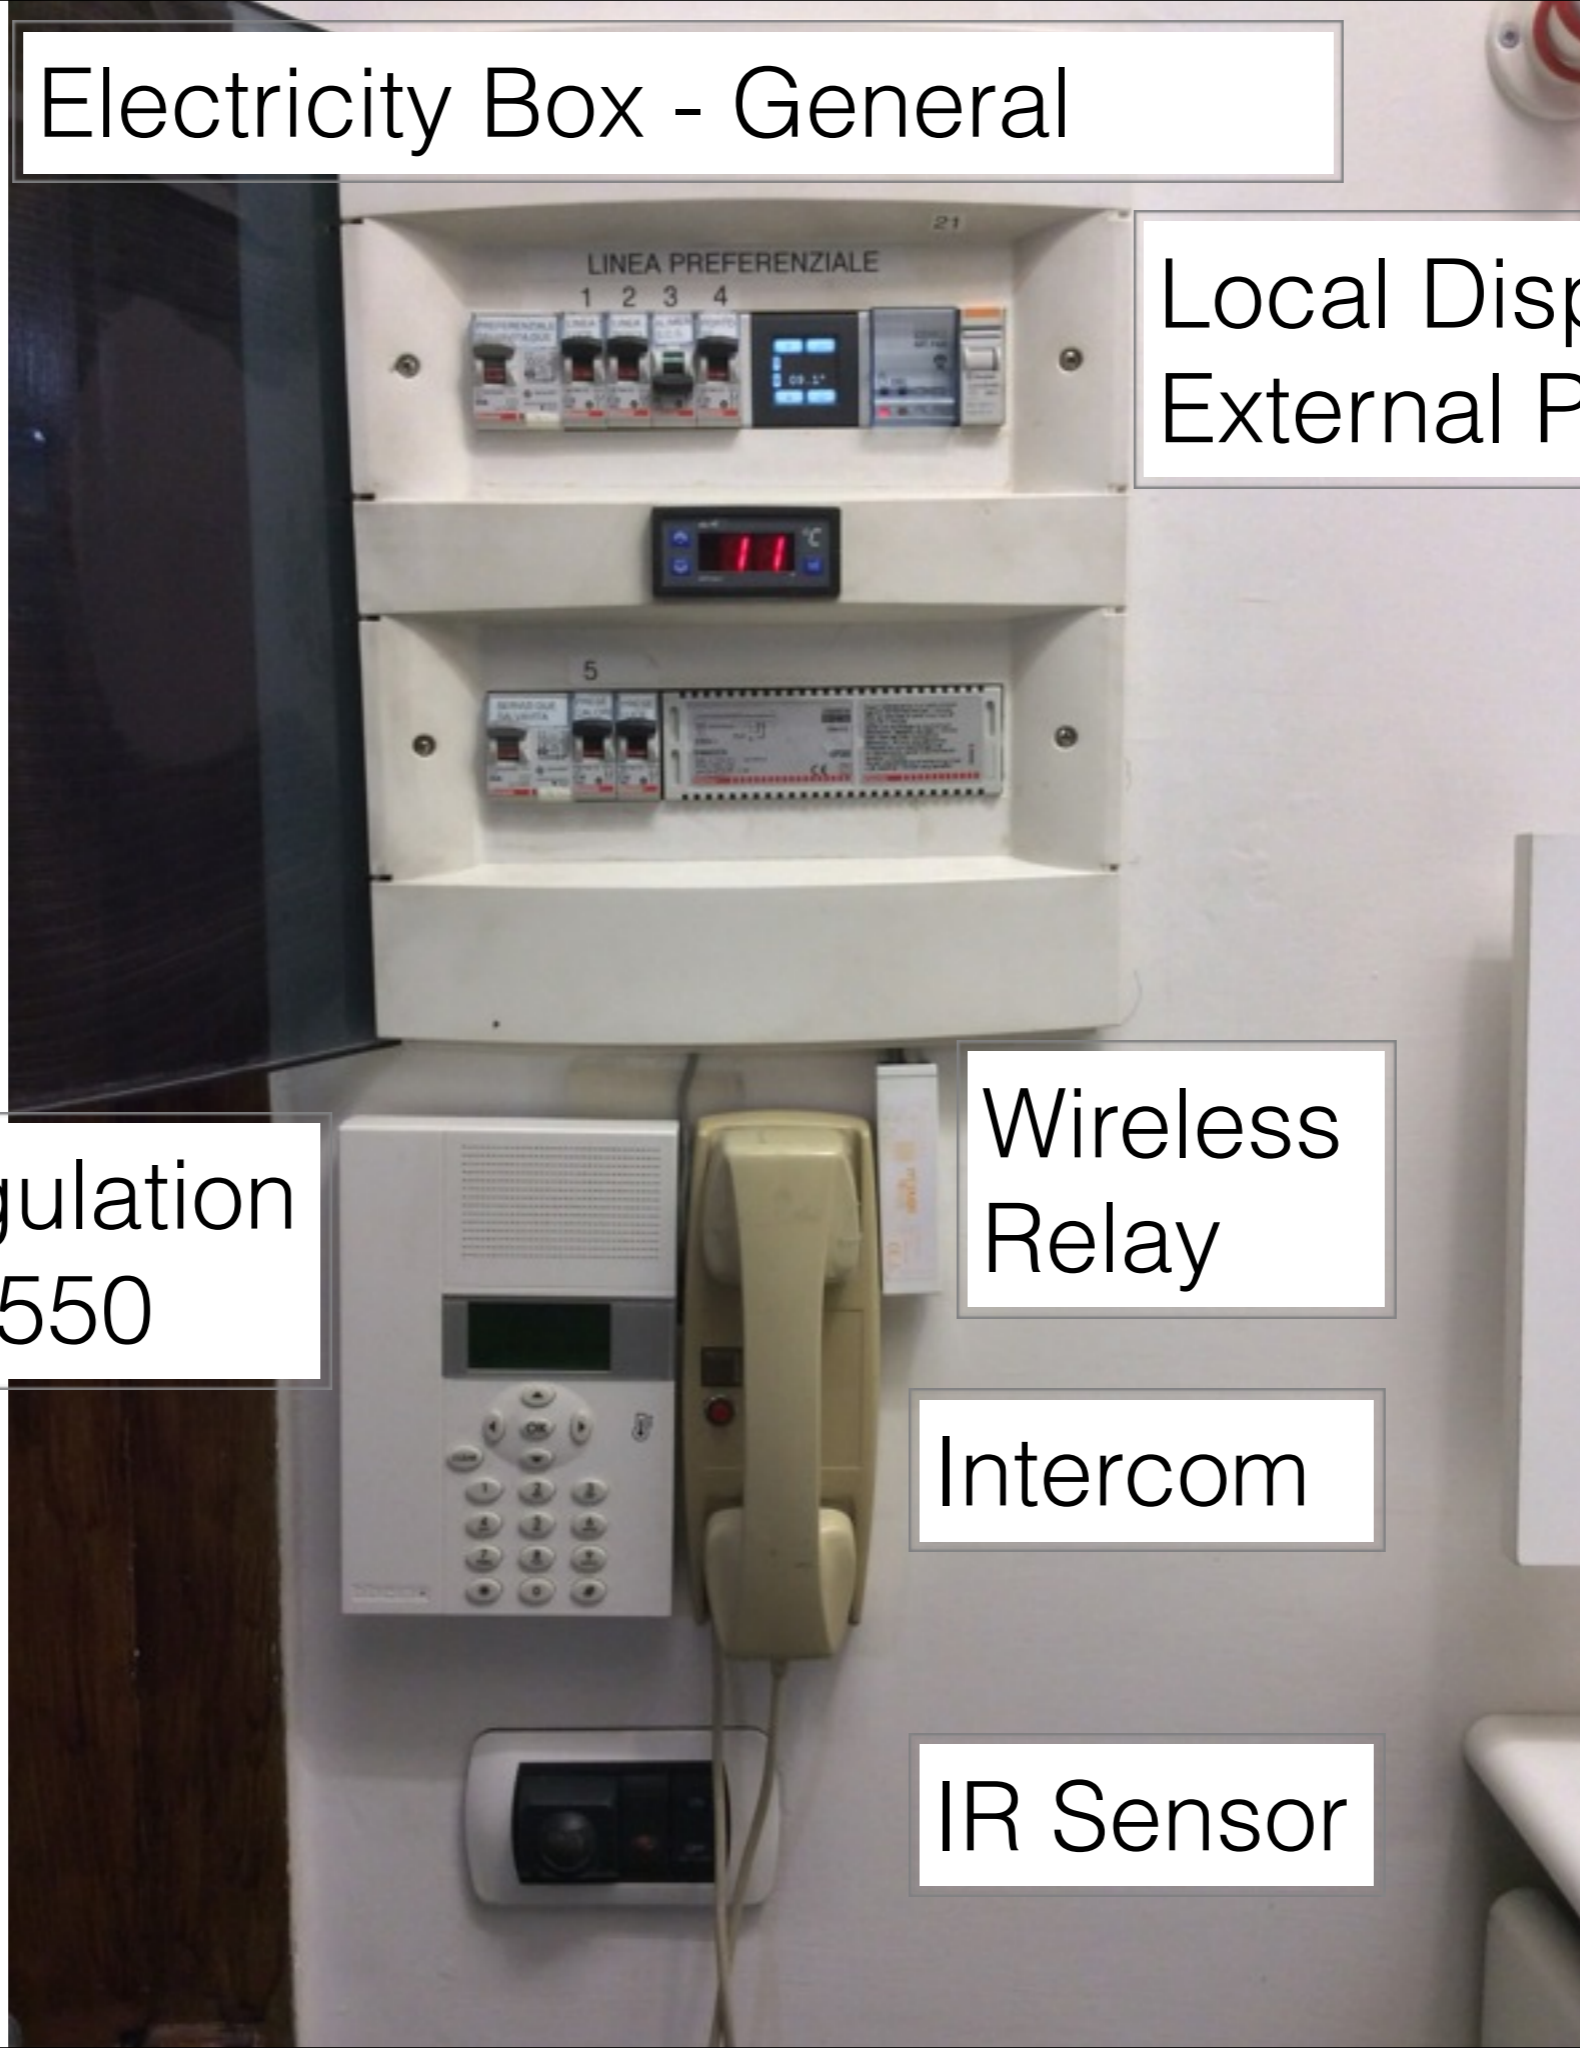

# Electricity Box - General

Local Display & External Probe

Thermoregulation Central - 3550

Wireless Relay

Intercom

IR Sensor