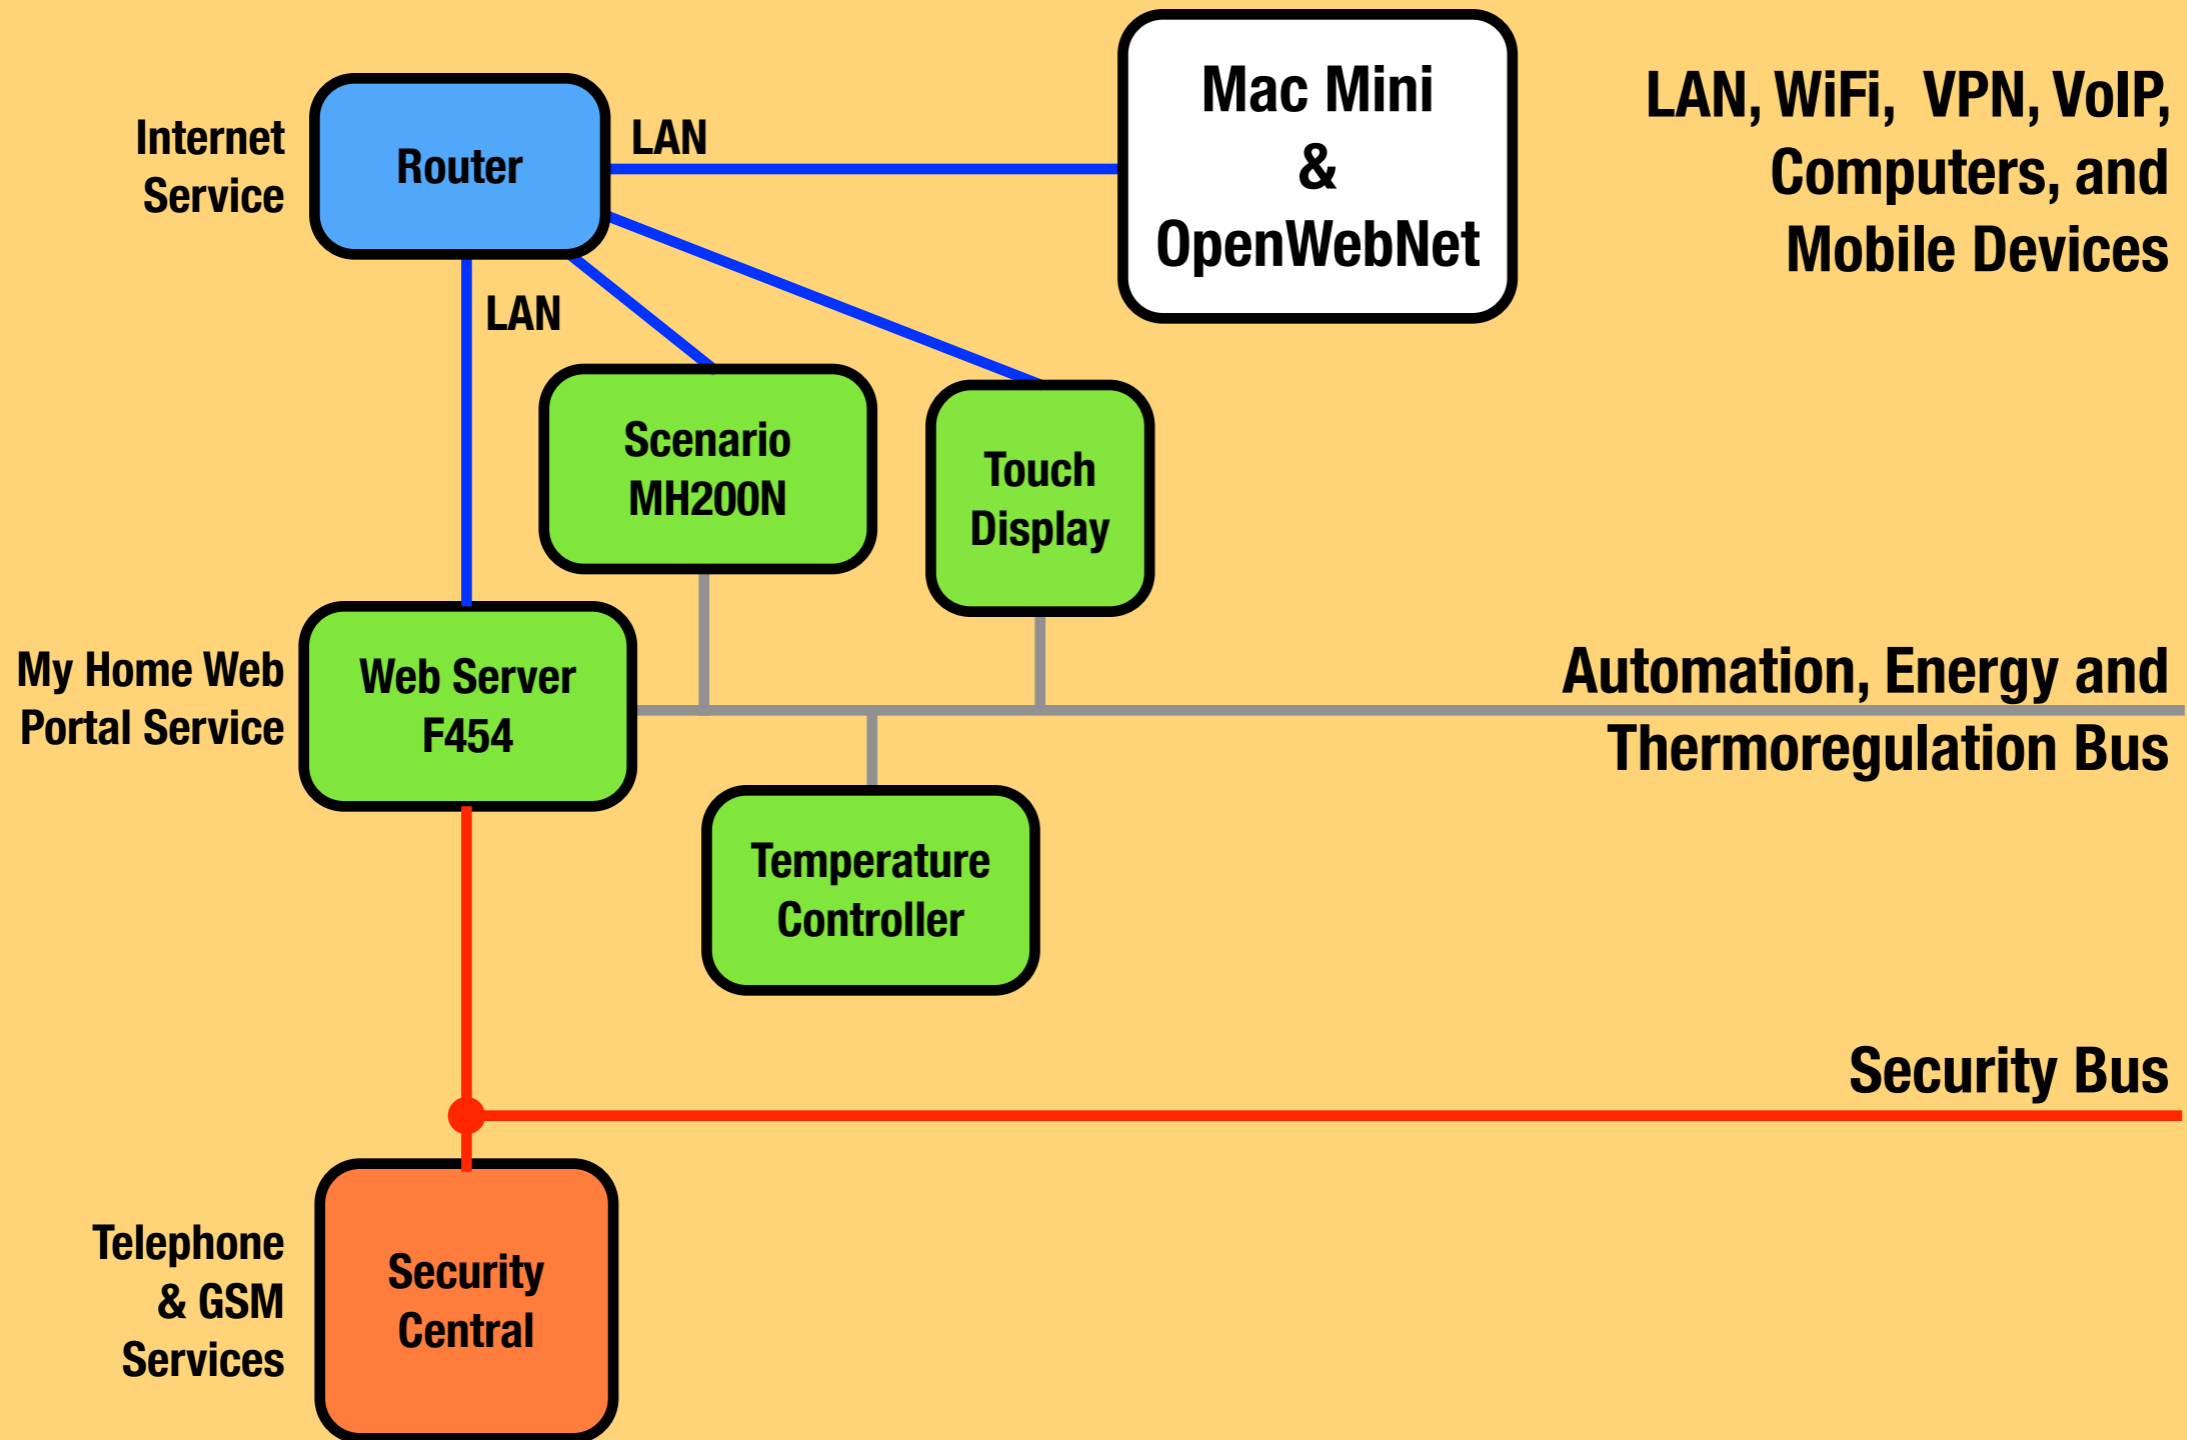

# Smart Home Wiring Diagram (1 of 4)

# Smart Home Wiring Diagram (2 of 4)

# Network Setup

MH200N

DSL Router

Time Capsule

OOMA

ISDN Terminal Adaptor

Home Theater

Mac Mini  
OS X Server