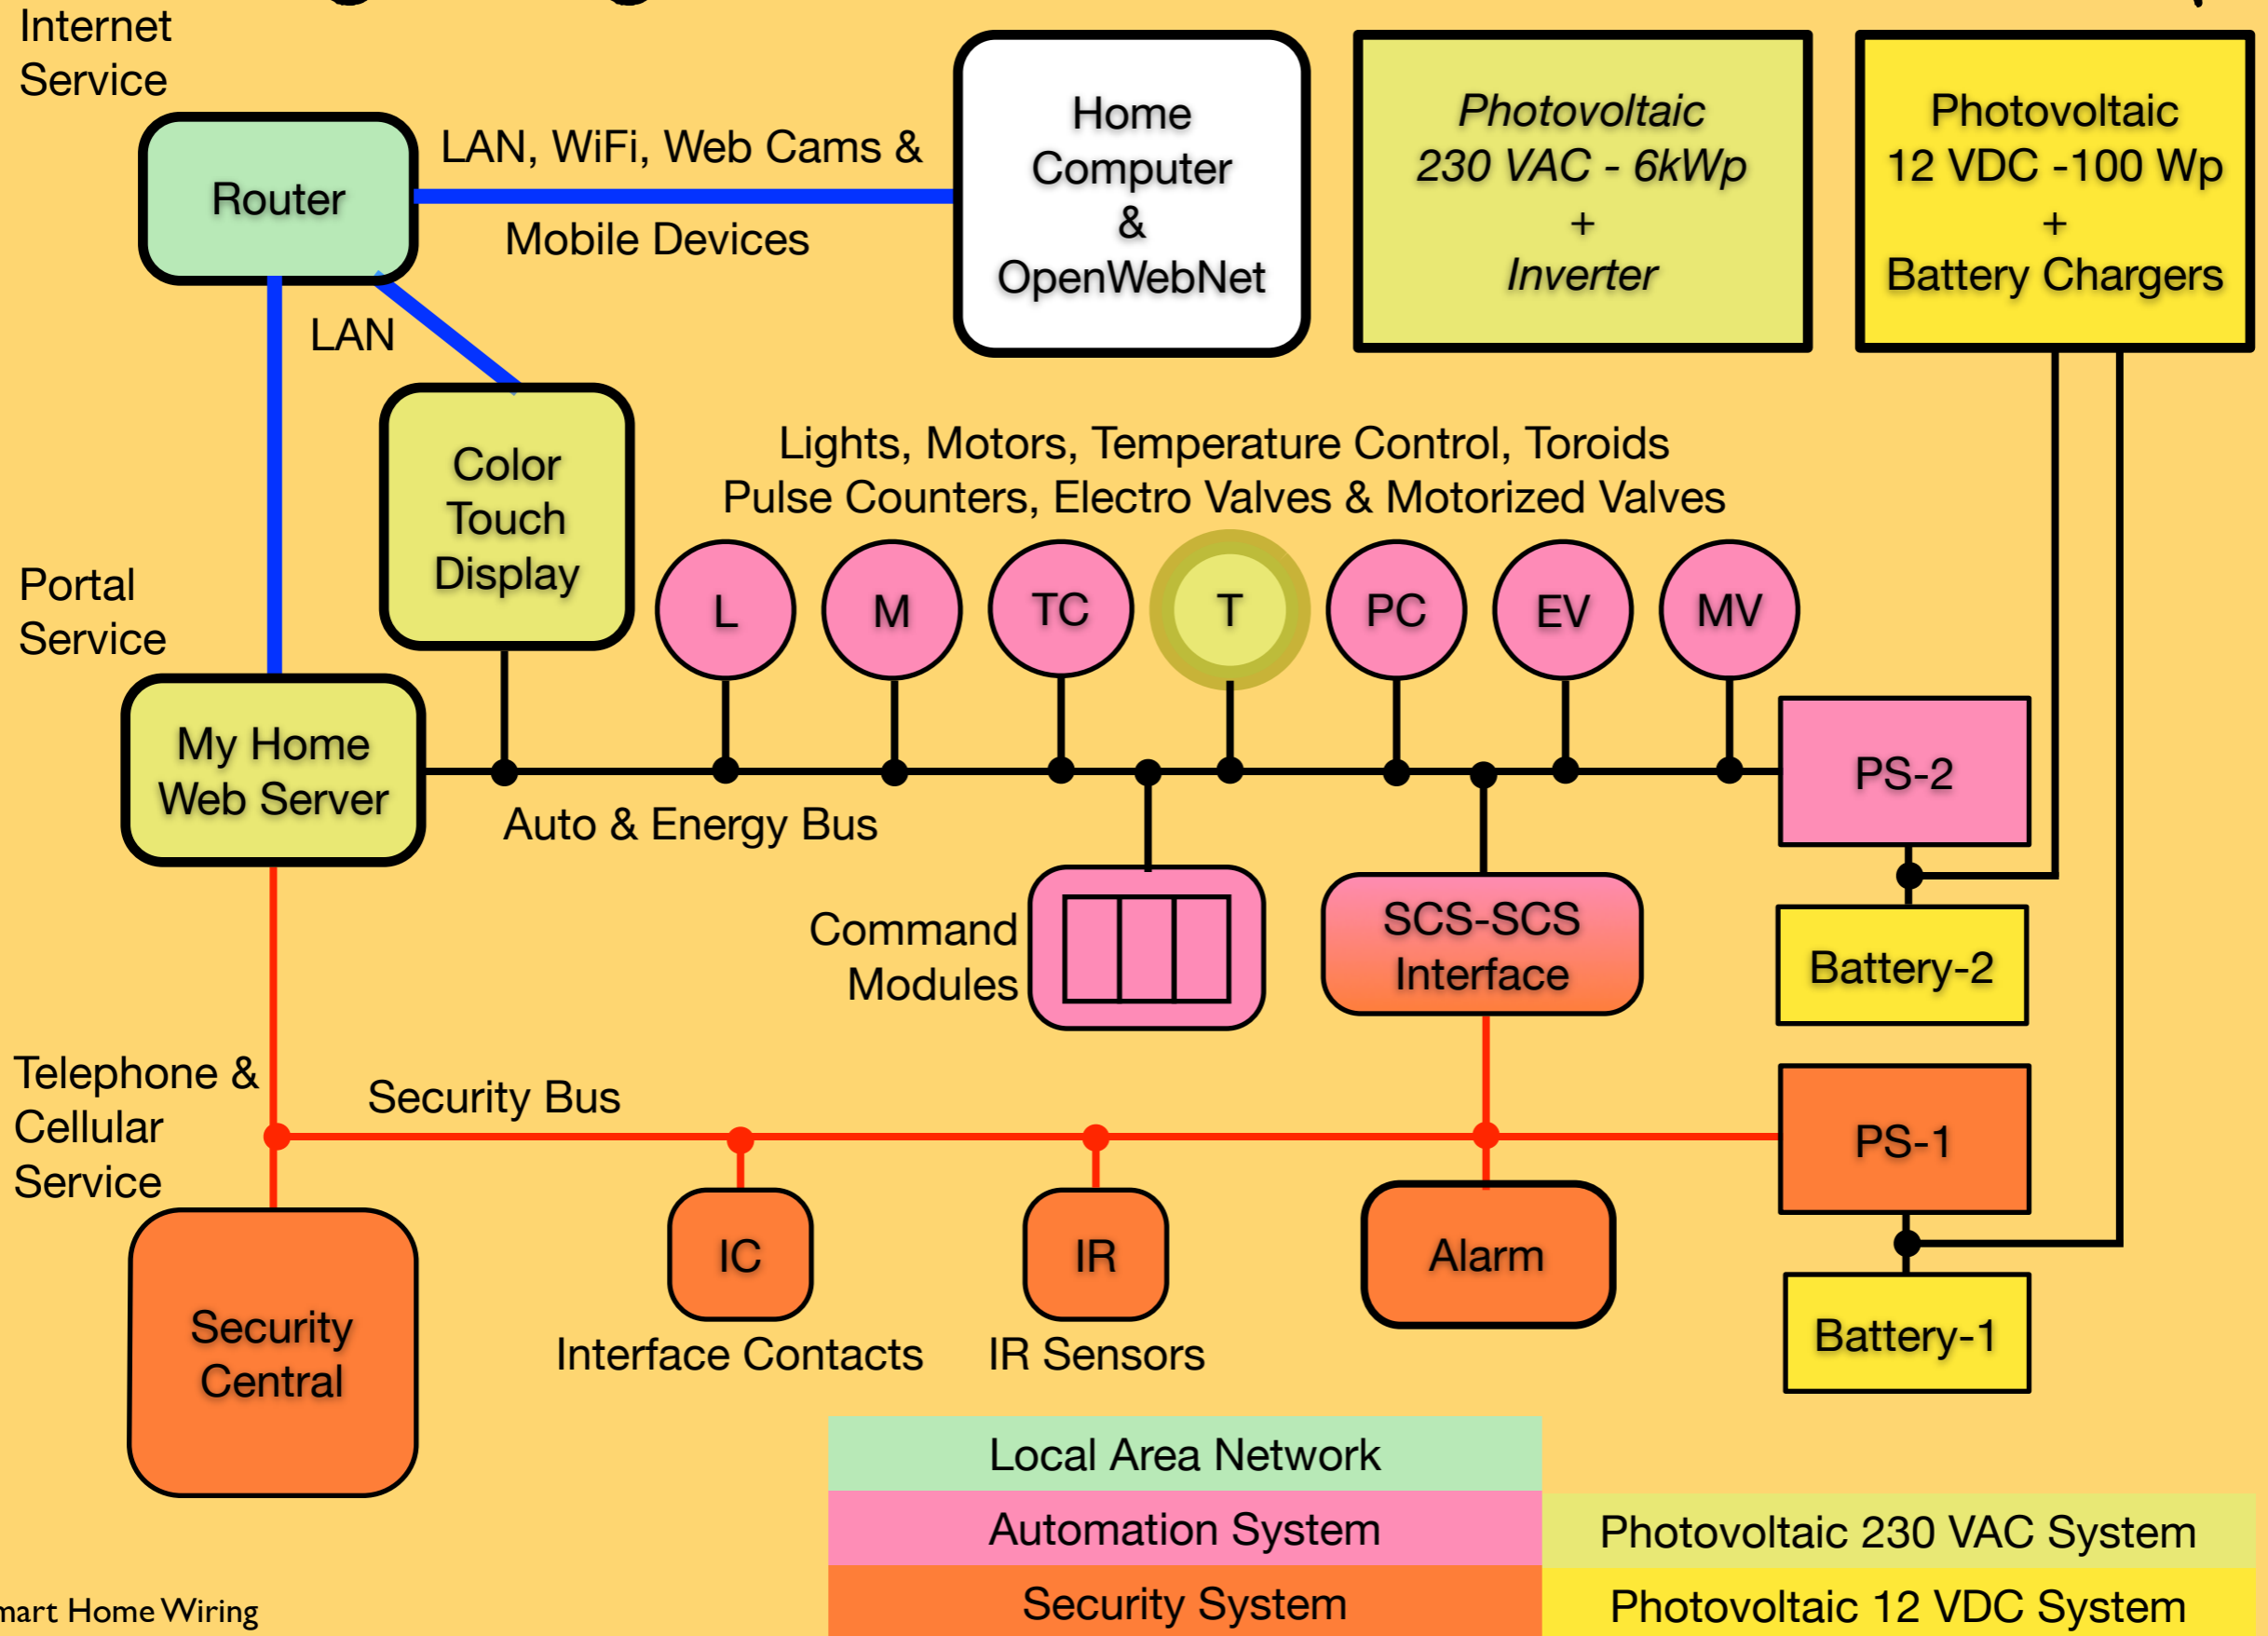

Wiring Diagram + Solar Generation (3 of 4)