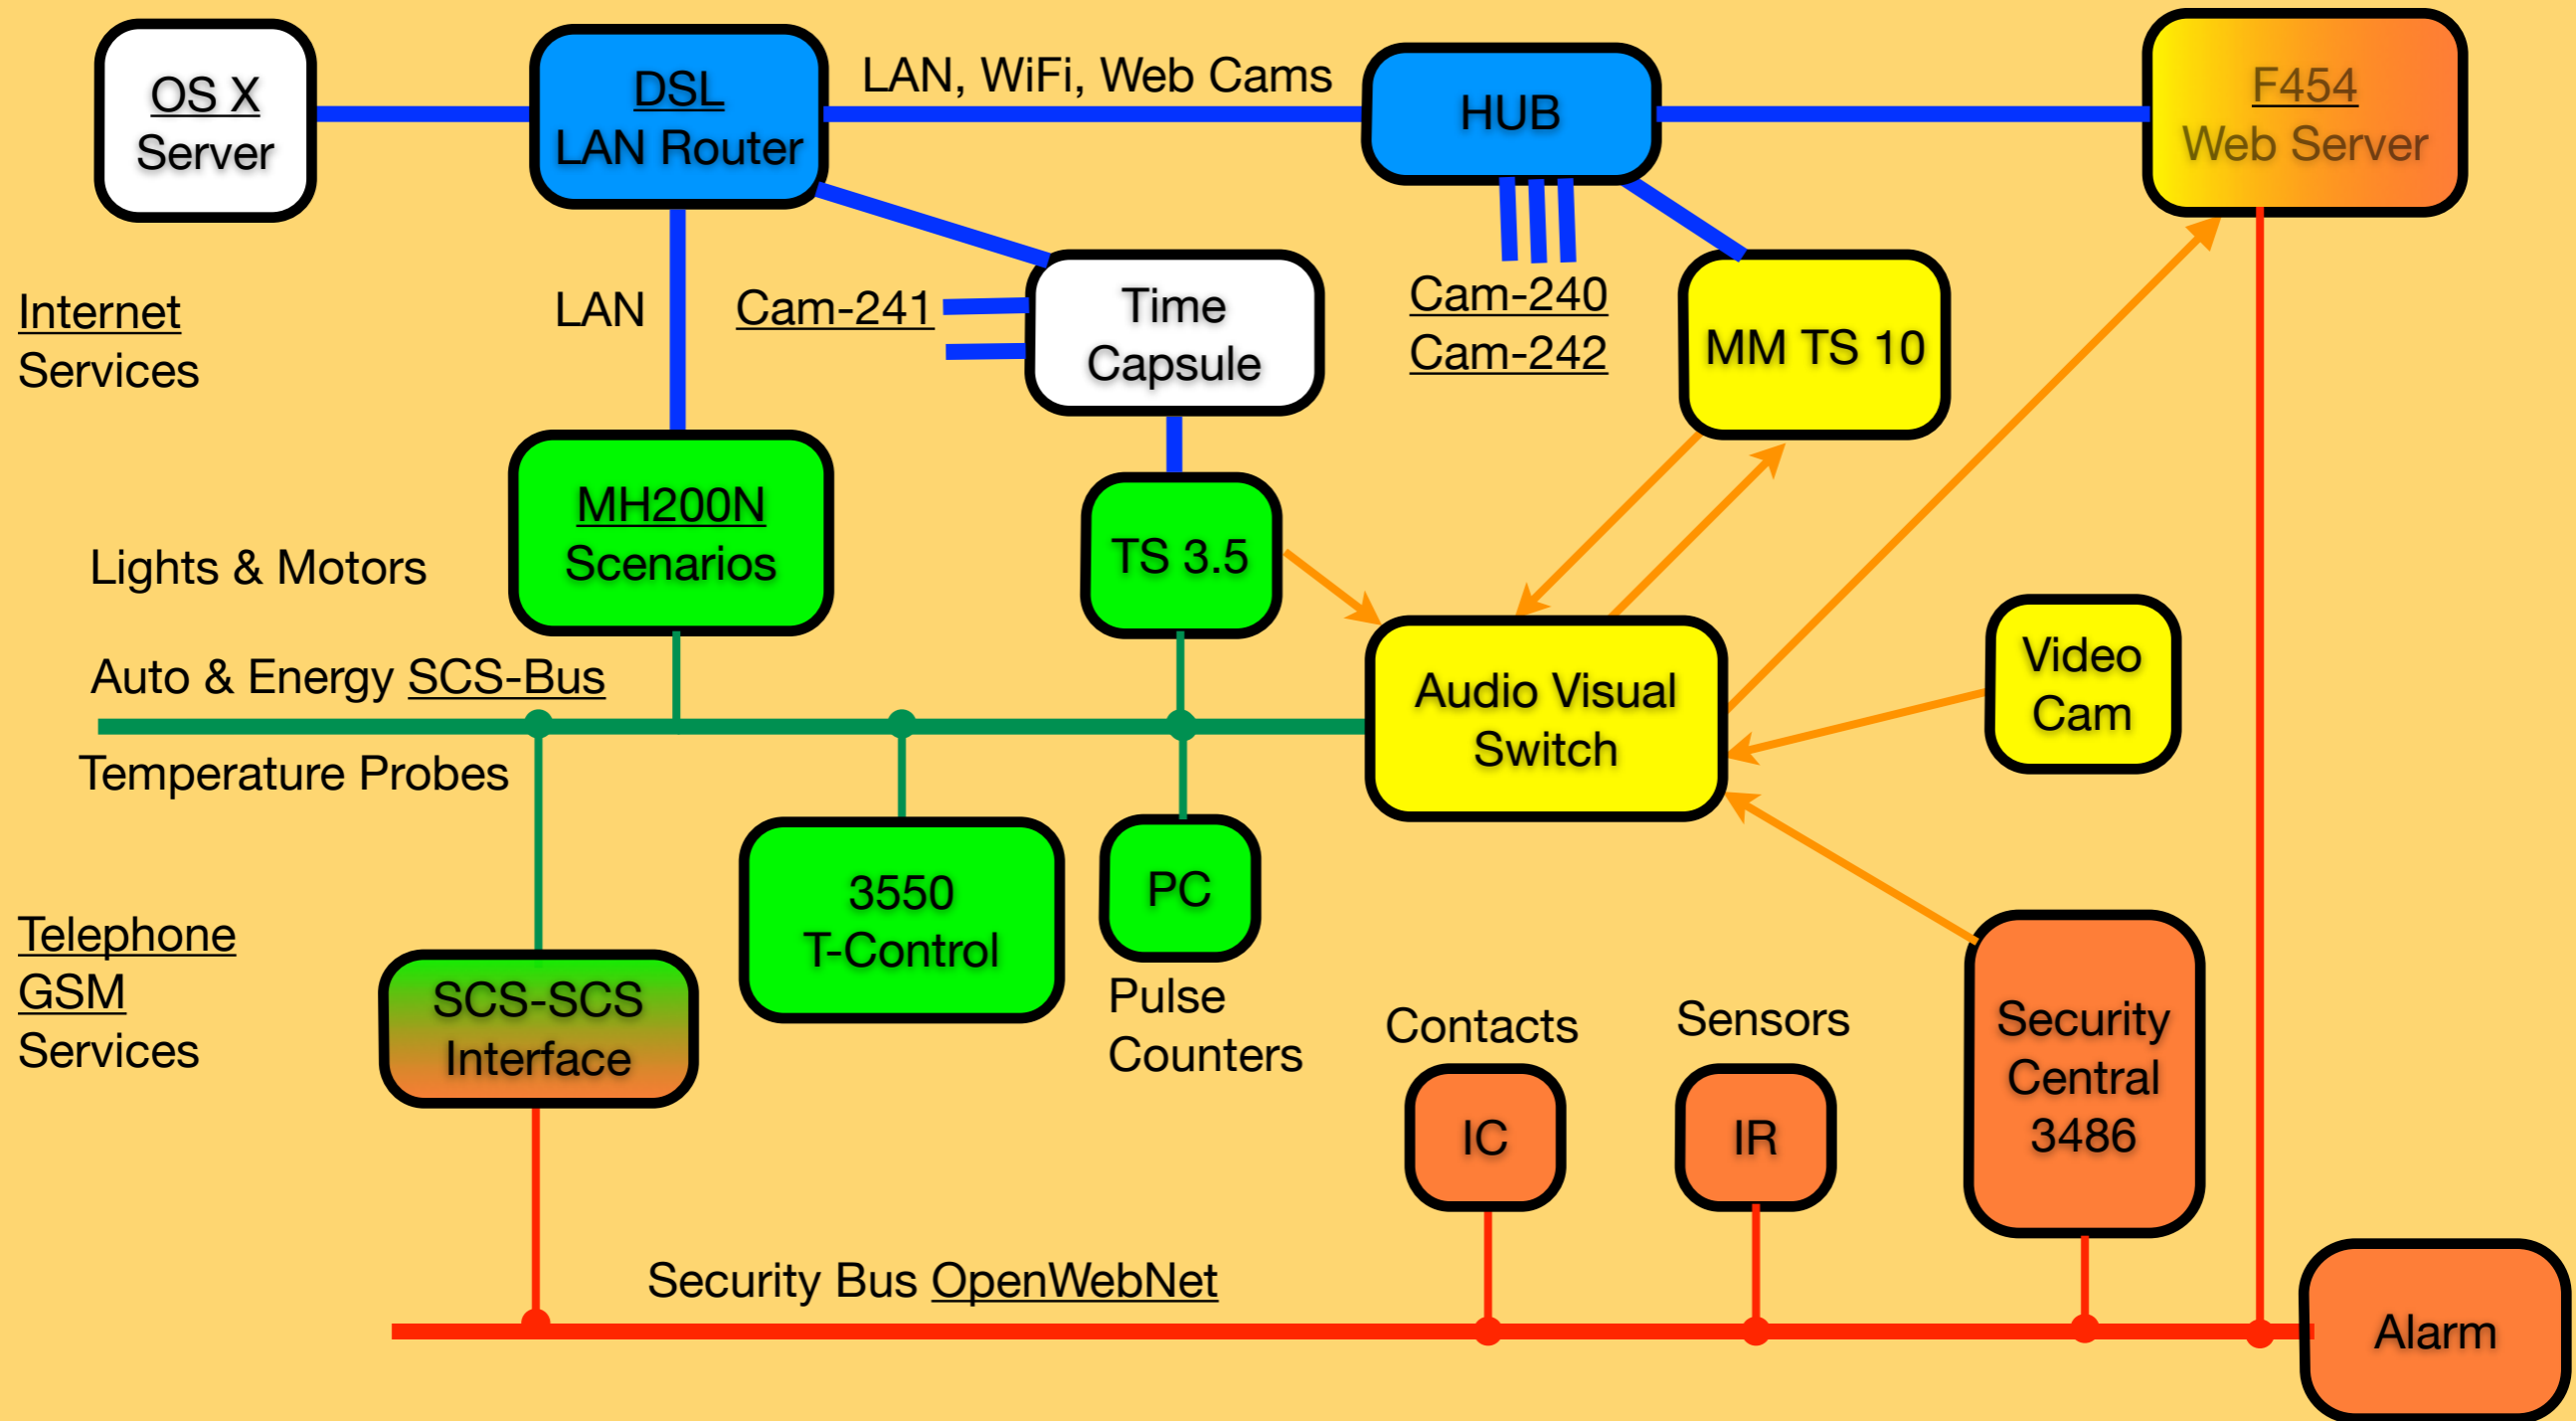

Wiring Diagram + Audio Visual (4 of 4)

Applications

MyHomeWeb
Portal Services

mySwitch Scripts: Auxiliaries Lights Motors Power Probes Solar Temperature Weather Wellbeing