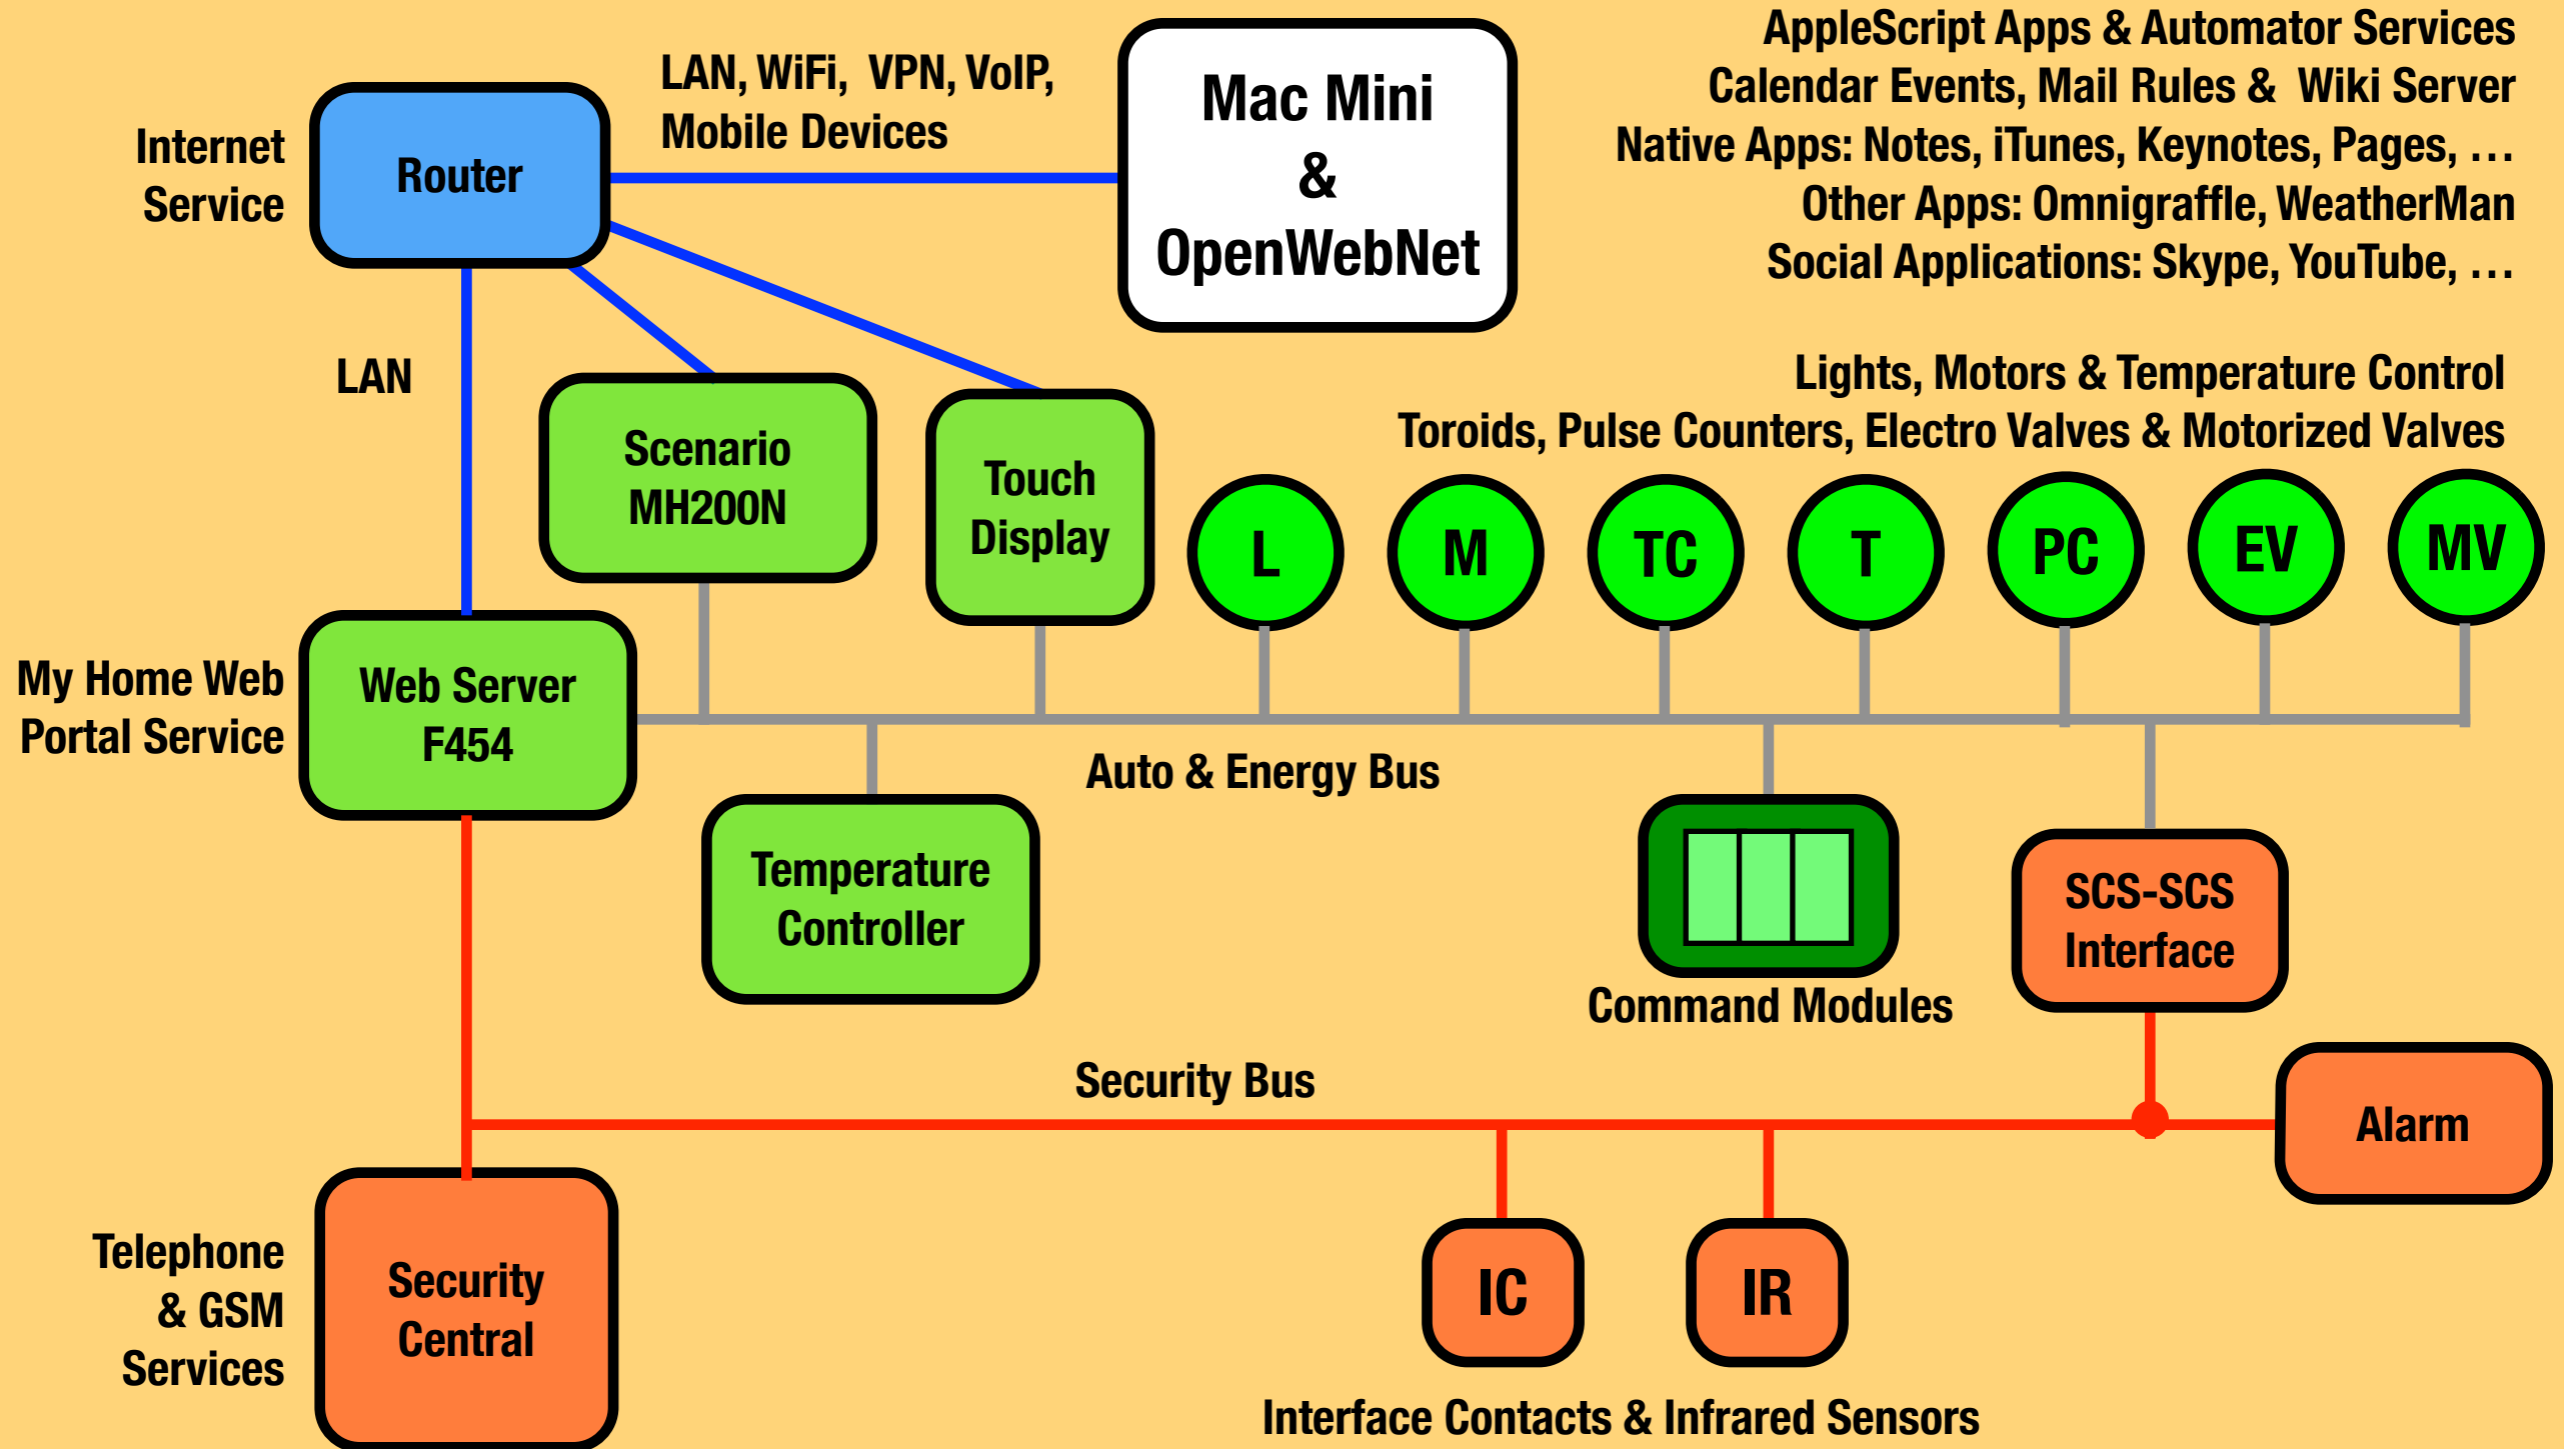

# Smart Home Wiring Diagram (1 of 4)

# Smart Home Wiring Diagram (2 of 4)

# Network Setup

MH200N

DSL Router

Time Capsule

OOMA

ISDN Terminal Adaptor

Home Theater

Mac Mini  
OS X Server