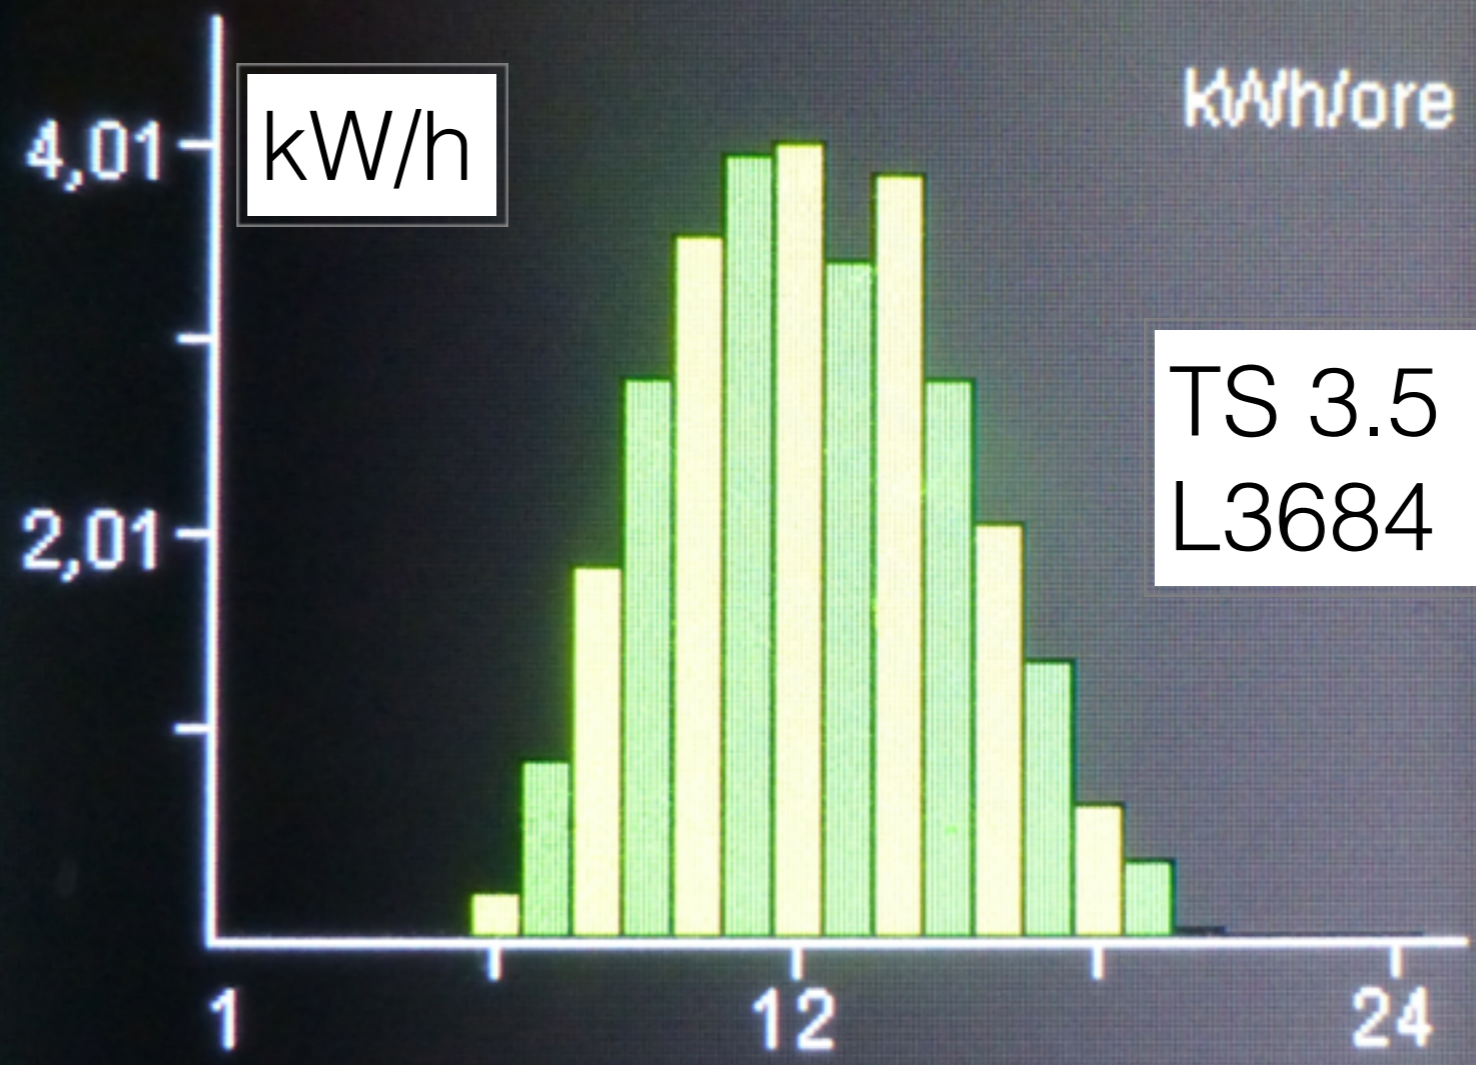

# Solar 6kWp VAC - Generation

# Solar 6kWp VAC - Generation

20.06.12